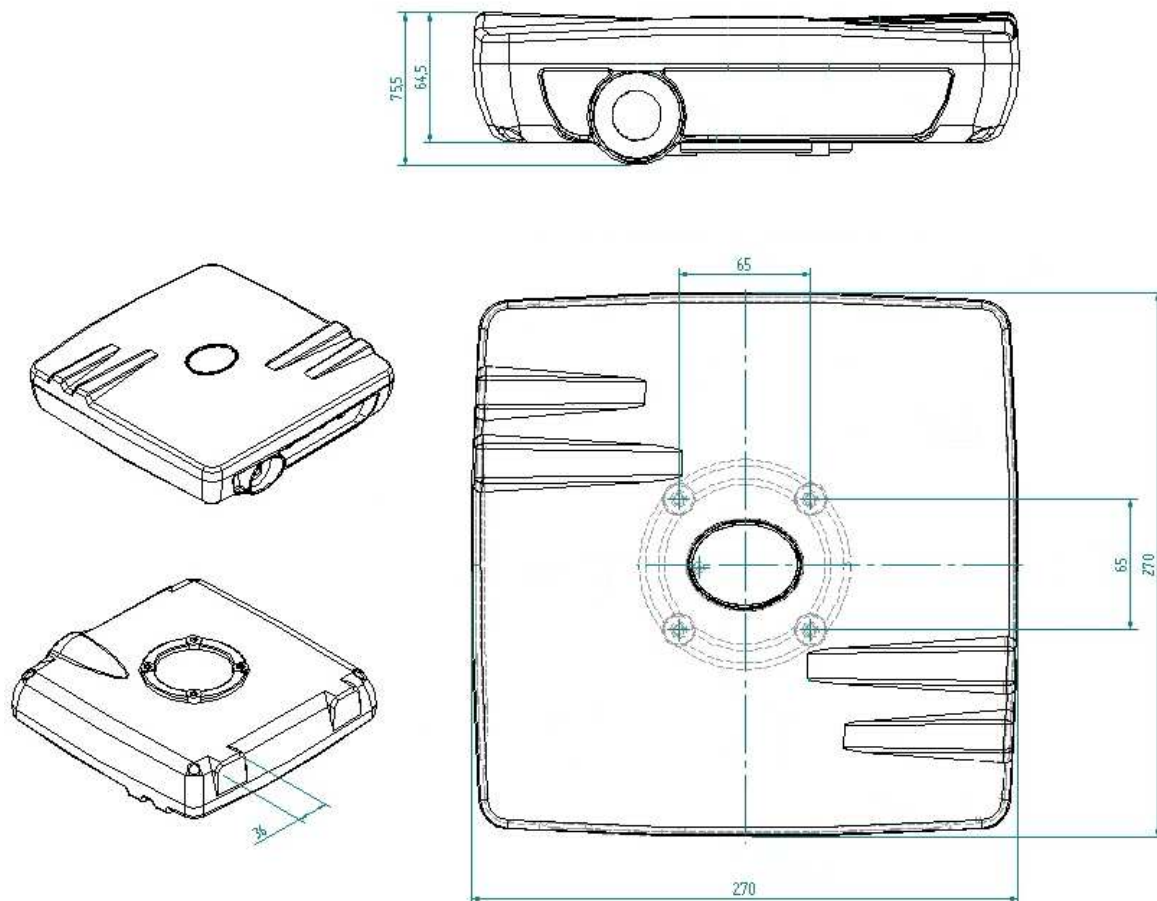

- LTE800, LTE1800 and LTE2600
- UMTS2100
- EGSM900
- DCS1800
- WLAN2400

TECHNICAL SPECIFICATIONS

Parameter	Specification
Type	Outdoor directional panel antenna with built-in frequency combiner
Frequency range	698-960MHz and 1700-2700 MHz
Gain:	@900MHz 2 antennas x 9dBi @1800MHz 2 antennas x 9dBi @2600MHz 2 antennas x 10dBi
Beam width @3dB:	@900MHz 50°/90° @1800MHz 50°/80° @2600MHz 45°/80°
VSWR	2.0:1 typical
Polarization	-45°/+45°
Element isolation	20..30dB
Element correlation	<0.1
Input and Impedance	2 inputs x 50Ω (See ordering information below)
Enclosure type	Outdoor; wall or mast mounting ; mast pipe diameter: max 50mm
Dimensions	See figure below
Color/Weight	Light grey/1.2kg min. (depends on length of cables)

NB! Mounting instruction: cable side looks down.

All dimensions are in [mm].

ORDERING INFORMATION *

Model	Description
NELLI-0727-50N	Antenna with length of cables 0.5m and RF connectors 50Ω N-type female
NELLI-0727-50FME-7m	Antenna with length of cables 7.0m and RF connectors 50Ω FME female
NELLI-0727-50SMA	Antenna with length of cables 0.5m and RF connectors 50Ω SMA male
NELLI-0727-50SMA-5m	Antenna with length of cables 5.0m and RF connectors 50Ω SMA male
NELLI-0727-XX-XX	<i>Other NELLI-0727 options are available on special order</i>